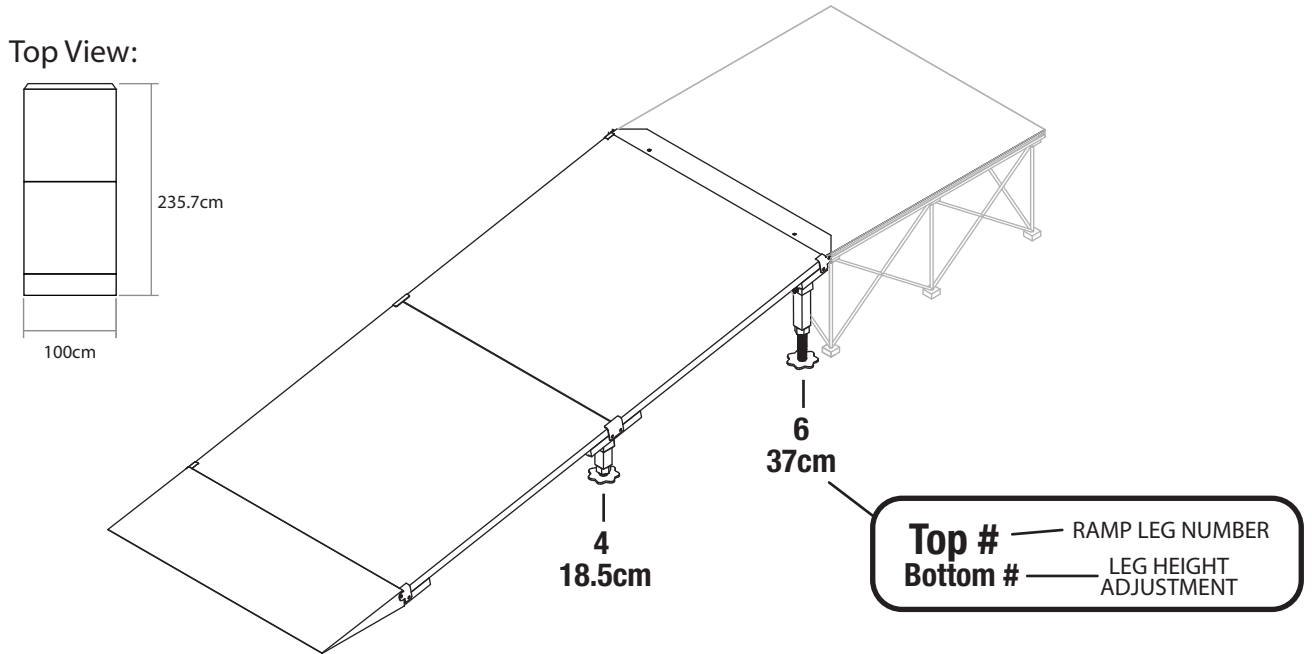

Equipment Ramp for 40cm High Stages

* Stage not included with ramp

SKU	DESCRIPTION	PCS PER MASTER PACK	QTY IN SET
ISP4X4CD or ISP4X4TD or ISP4X4ID	1mtr x 1mtr Carpet Finish Platforms 1mtr x 1mtr TuffCoat Finish Platforms 1mtr x 1mtr Industrial Finish Platforms	2	1
ISERBP	Bottom ramp plate with mounting hardware	1	1
ISERCP	Platform connecting plate	1	1
ISERPF	Metal platform assembly plate	1	2
IS2AL4	Two pack of equipment ramp adjustable leg # 4 with hardware	2	1
IS2AL6	Two pack of equipment ramp adjustable leg # 6 with hardware	2	1