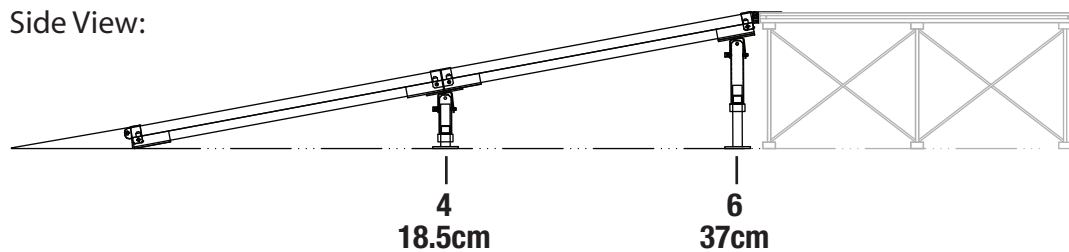

Equipment Ramp for 40cm High Stages

* Stage not included with ramp

SKU	DESCRIPTION	PCS PER MASTER PACK	QTY IN SET
ISP4X4CD or ISP4X4TD or ISP4X4ID	1mtr x 1mtr Carpet Finish Platforms 1mtr x 1mtr TuffCoat Finish Platforms 1mtr x 1mtr Industrial Finish Platforms	2	1
ISERBP	Bottom ramp plate with mounting hardware	1	1
ISERCP	Platform connecting plate	1	1
ISERPF	Metal platform assembly plate	1	2
IS2AL4	Two pack of equipment ramp adjustable leg # 4 with hardware	2	1
IS2AL6	Two pack of equipment ramp adjustable leg # 6 with hardware	2	1