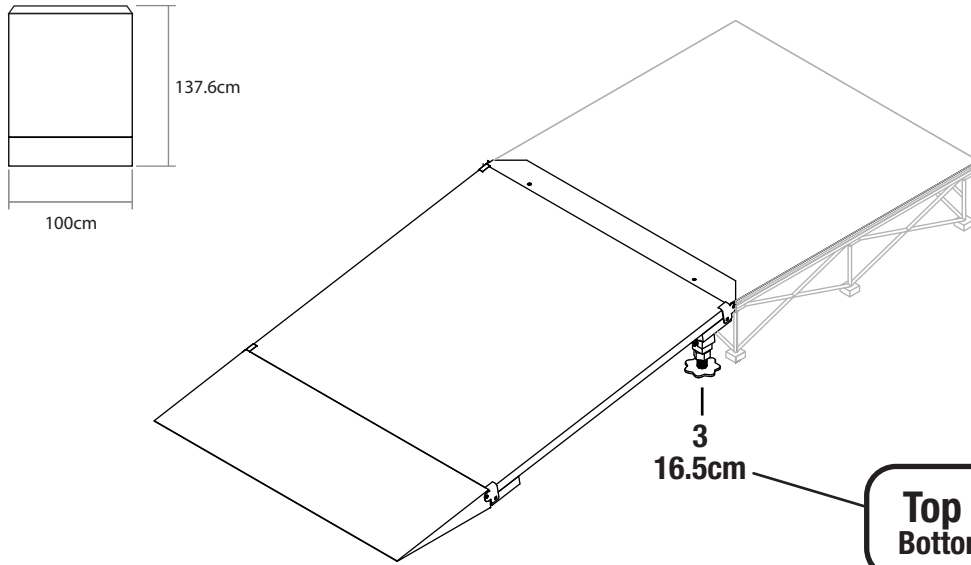

## Equipment Ramp for 20cm High Stages

Top View:

**Top #** — RAMP LEG NUMBER  
**Bottom #** — LEG HEIGHT ADJUSTMENT

\* Stage not included with ramp

Side View:

| SKU   | DESCRIPTION  | PCS PER MASTER PACK | QTY IN SET |
|---|--|---------------------|------------|
| ISPE1X1CS<br>or<br>ISPE1X1TS<br>or<br>ISPE1X1IS | 1mtr x 1mtr Carpet Finish Platform<br>1mtr x 1mtr TuffCoat Finish Platform<br>1mtr x 1mtr Industrial Finish Platform | 1                   | 1          |
| ISERBP  | Bottom ramp plate with mounting hardware   | 1                   | 1          |
| ISERCP  | Platform connecting plate  | 1                   | 1          |
| ISERPF  | Metal platform assembly plate  | 1                   | 1          |
| IS2AL3  | Two pack of equipment ramp adjustable leg # 3 with hardware  | 2                   | 1          |