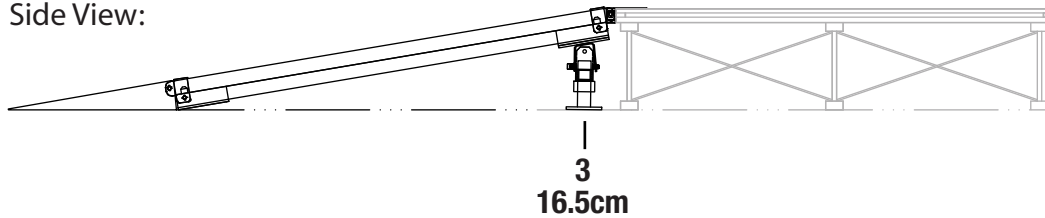

## Equipment Ramp for 20cm High Stages

Top View:

**Top #** — RAMP LEG NUMBER  
**Bottom #** — LEG HEIGHT ADJUSTMENT

\* Stage not included with ramp

Side View:

| SKU   | DESCRIPTION  | PCS PER MASTER PACK | QTY IN SET |
|---|--|---------------------|------------|
| ISPE1X1CS<br>or<br>ISPE1X1TS<br>or<br>ISPE1X1IS | 1mtr x 1mtr Carpet Finish Platform<br>1mtr x 1mtr TuffCoat Finish Platform<br>1mtr x 1mtr Industrial Finish Platform | 1                   | 1          |
| ISERBP  | Bottom ramp plate with mounting hardware   | 1                   | 1          |
| ISERCP  | Platform connecting plate  | 1                   | 1          |
| ISERPF  | Metal platform assembly plate  | 1                   | 1          |
| IS2AL3  | Two pack of equipment ramp adjustable leg # 3 with hardware  | 2                   | 1          |