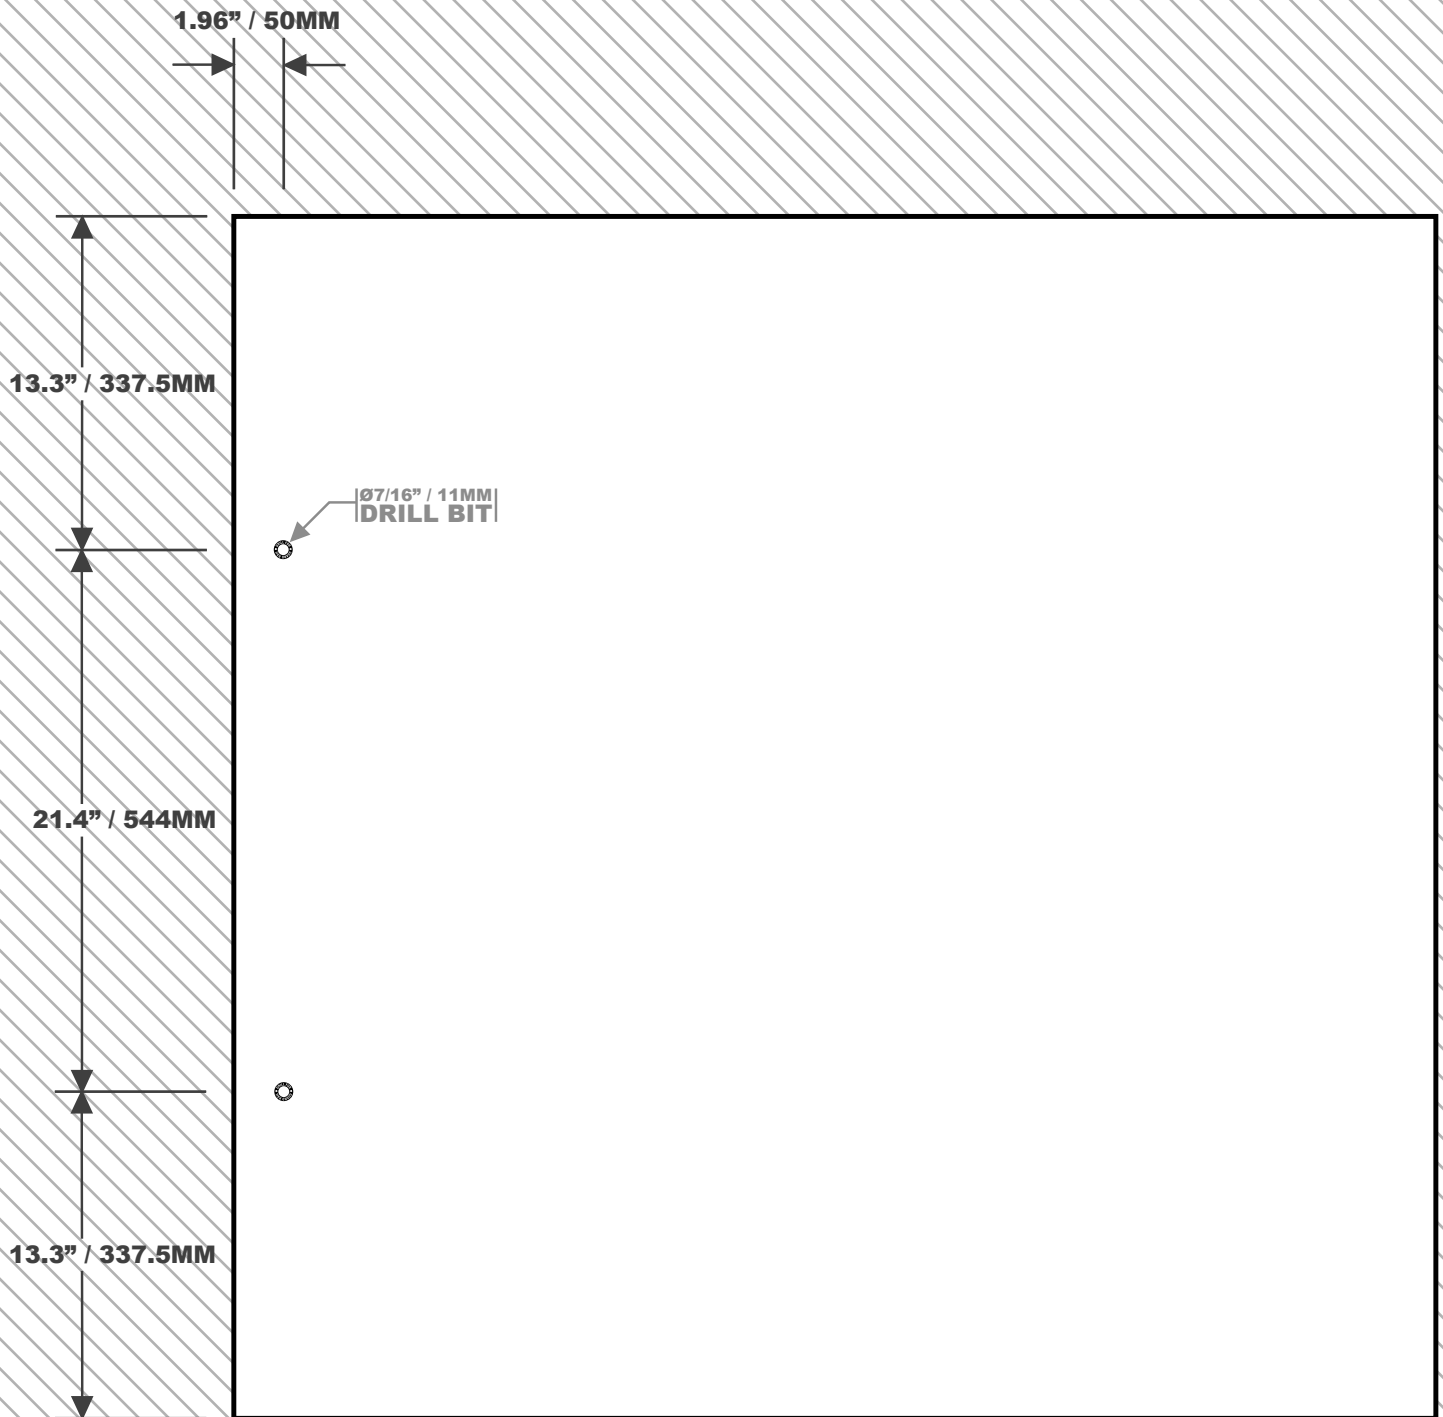

# 4'X4' PLATFORM GUARD RAIL TEMPLATE

**⚠ IMAGE NOT TO SCALE**