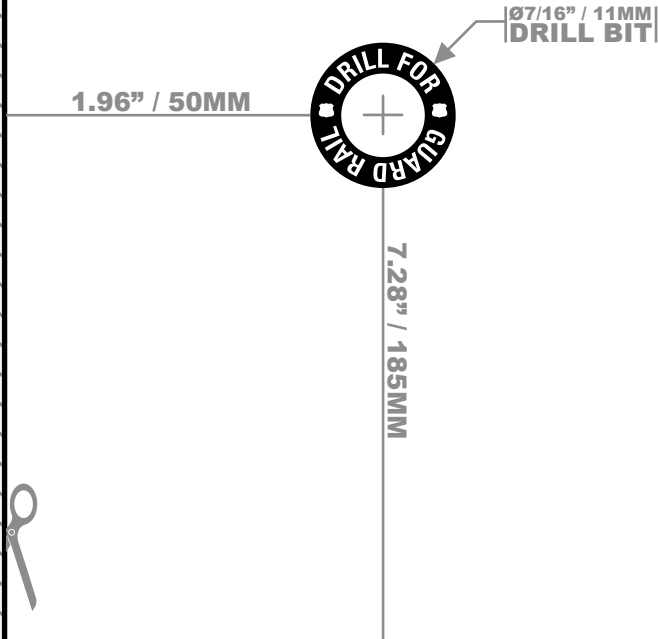

TRIM OFF SHADED AREA

3'X3' / 1X1M PLATFORM GUARD RAIL TEMPLATE

⚠ DO NOT RESIZE IMAGE

DO NOT SCALE OR RESIZE IMAGE!
WHEN PRINTING DO NOT SCALE TO FIT OR FIT TO PAGE. IF IMAGE LOOKS DISTORTED DISCARD THE TEMPLATE AND REPRINT. DOUBLE CHECK MEASUREMENTS OR CHECK SCALE AGAINST A US QUARTER OR €0.50 EURO COIN.

**ALIGN WITH
PLATFORM
CORNER**