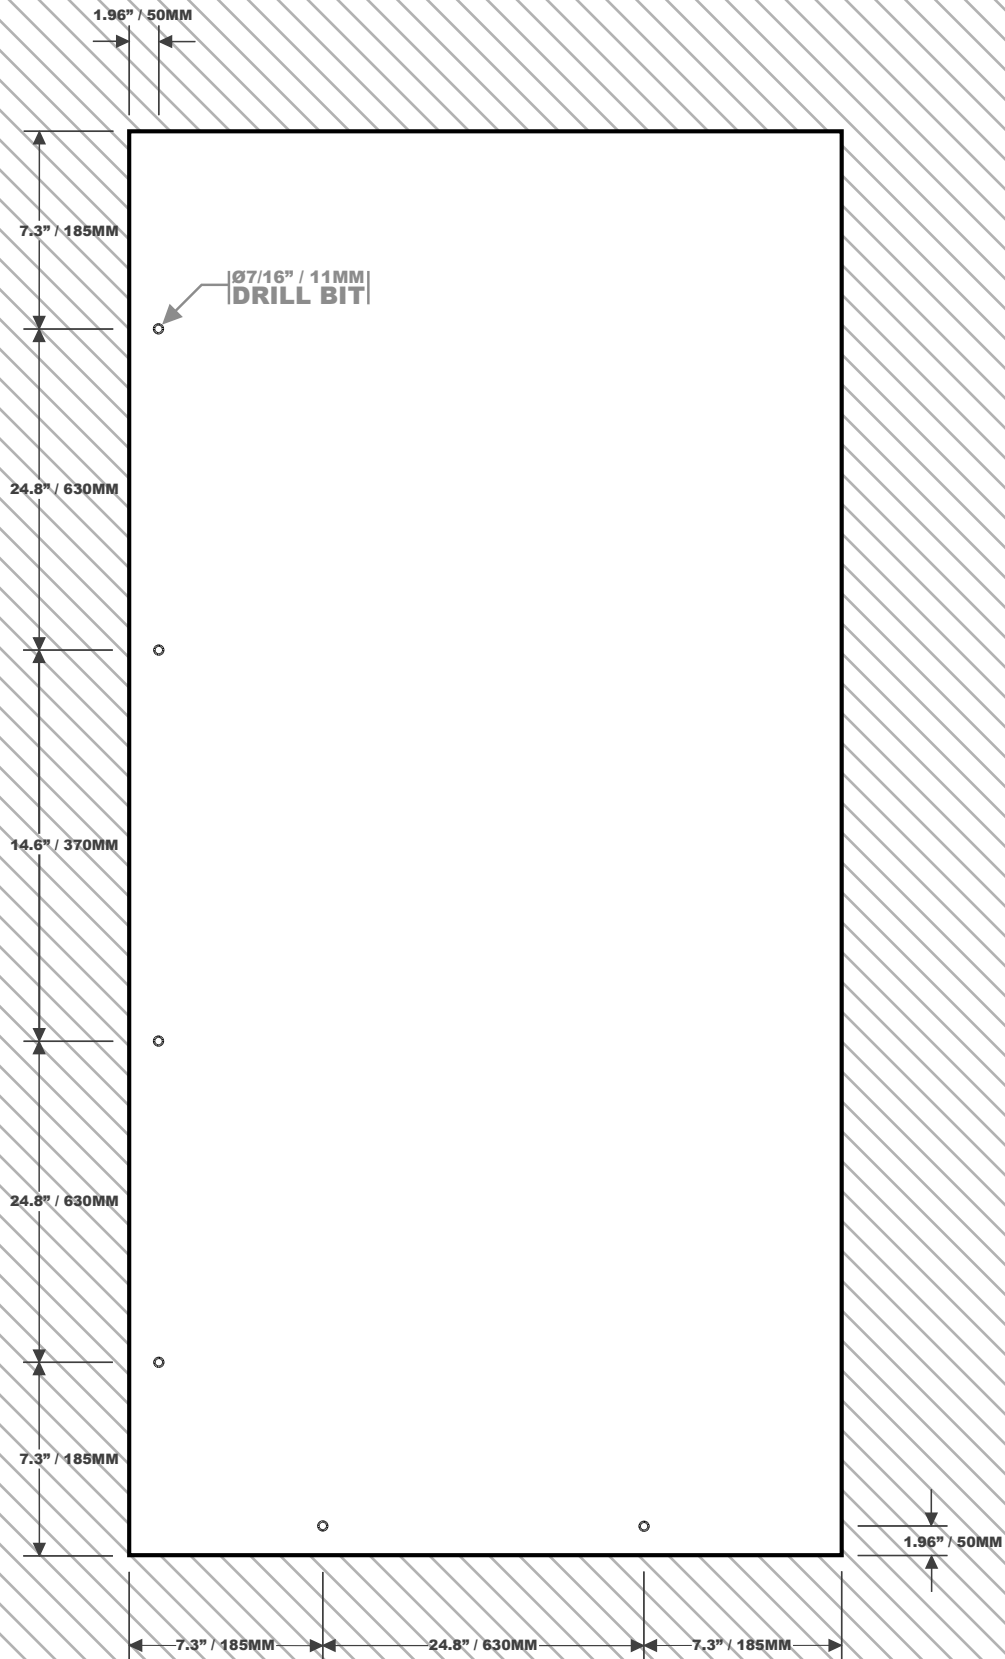

# 2X1M PLATFORM GUARD RAIL TEMPLATE

**⚠ IMAGE NOT TO SCALE**